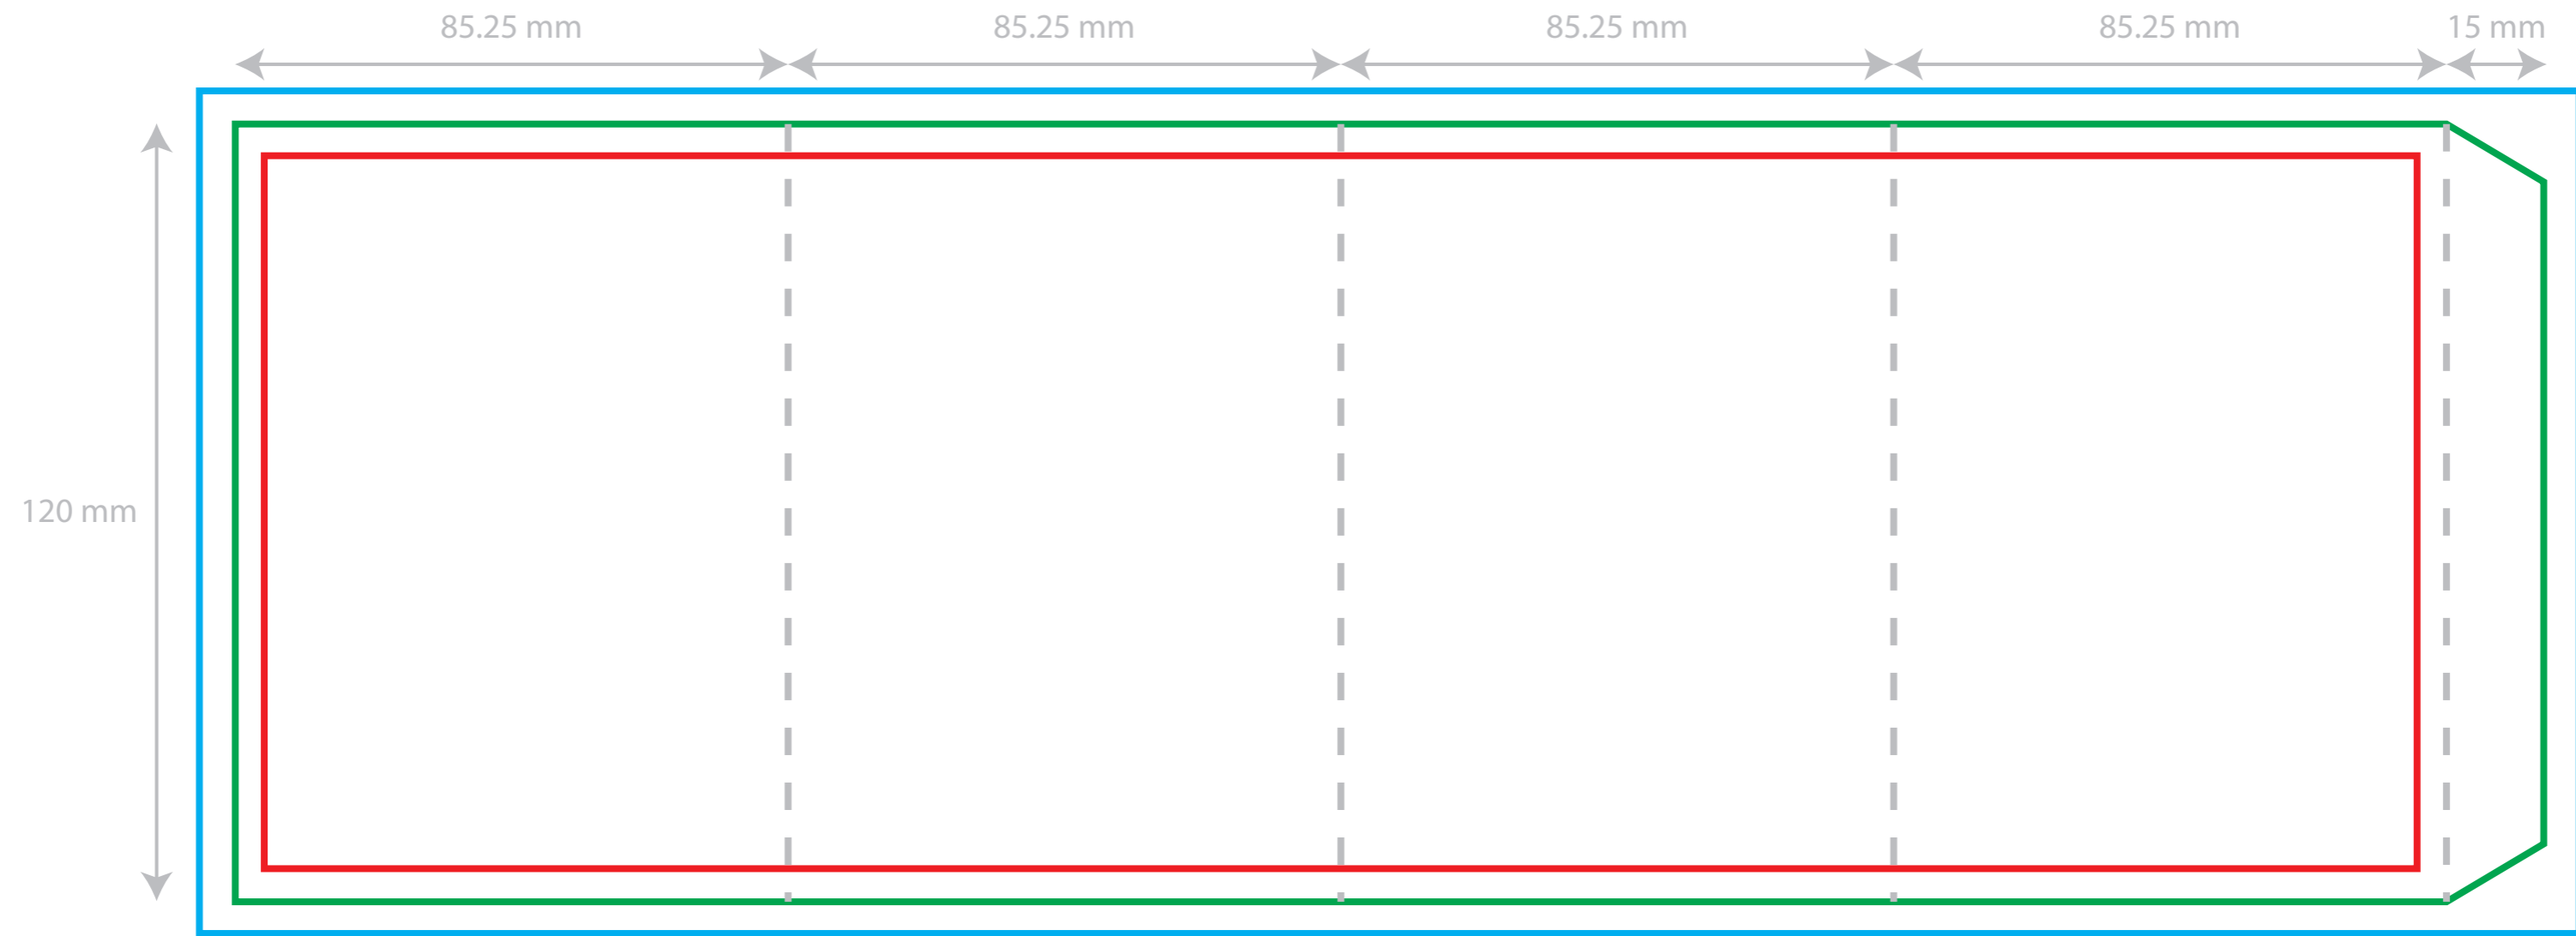

- Max. size for text and logo's
- Size of the sleeve
- Size of the sleeve including bleed
- Folding lines

Model: Sleeve Sony SRS-XB13
Size: Total 357mm X 120mm

Front

Back